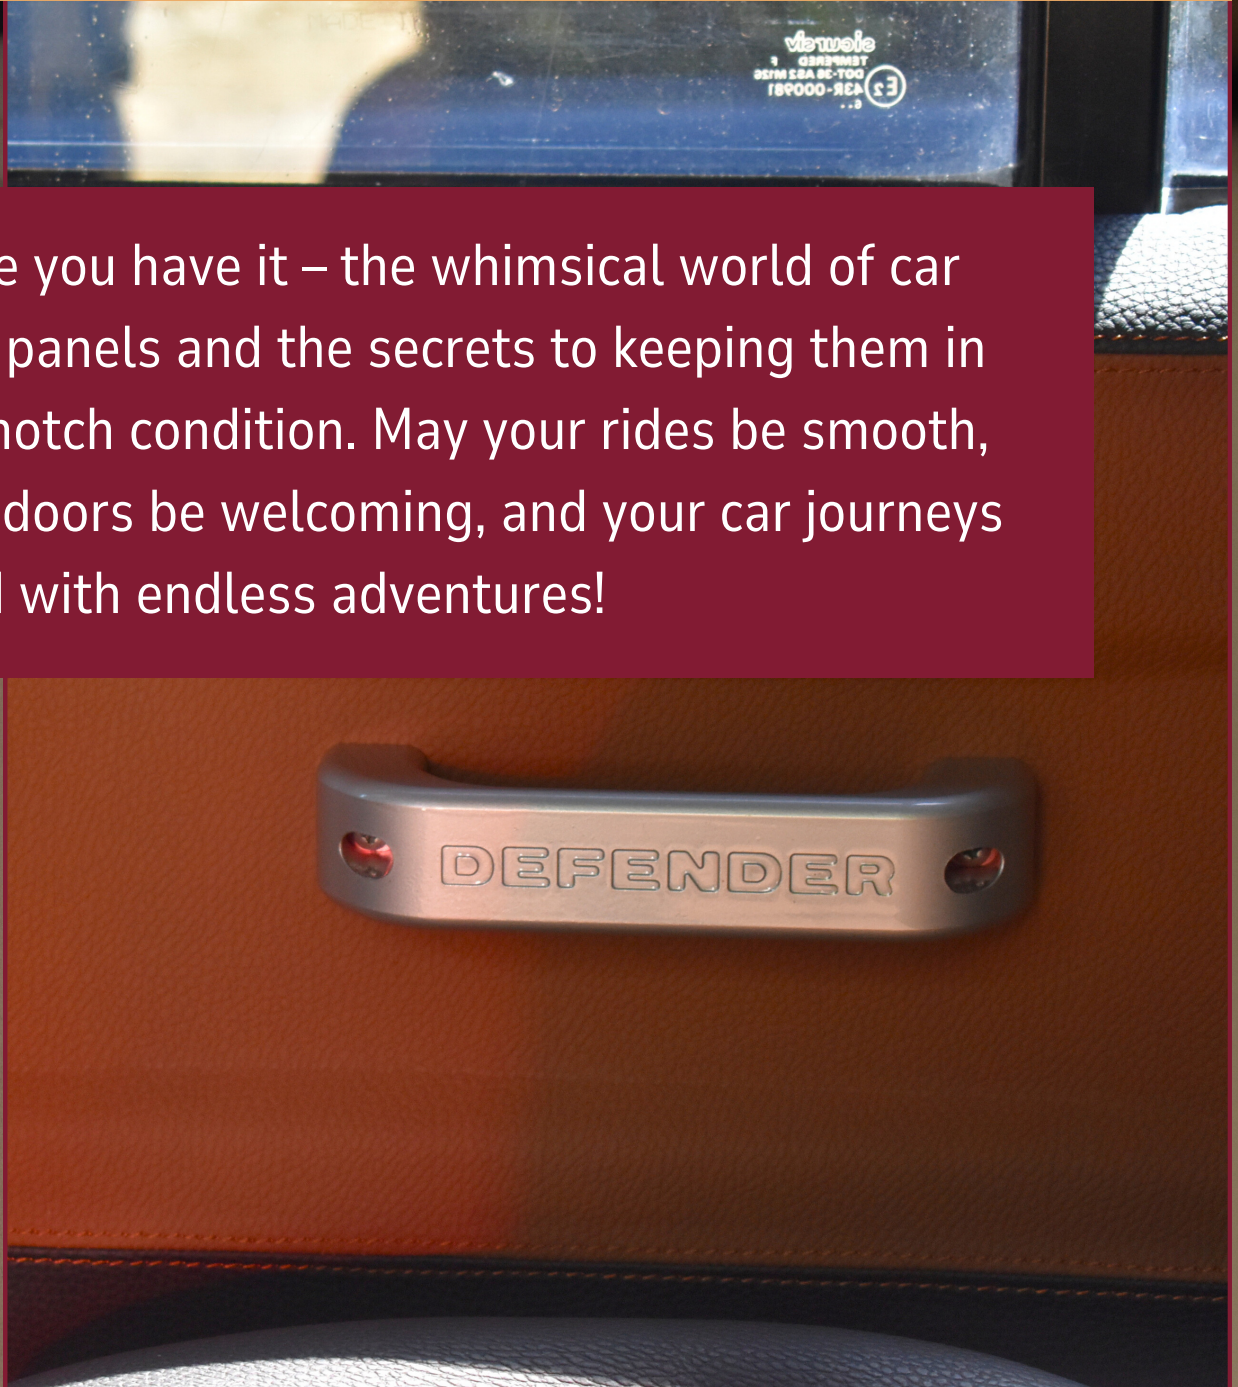

HANDLE HEADACHES

A loose or uncooperative door handle – the equivalent of a high-five rejection.

SOLUTION: HANDLE HARMONY

Tighten loose screws or replace a faulty handle. Your door will be back to high-fiving in no time

CONCLUSION

There you have it – the whimsical world of car door panels and the secrets to keeping them in top-notch condition. May your rides be smooth, your doors be welcoming, and your car journeys filled with endless adventures!